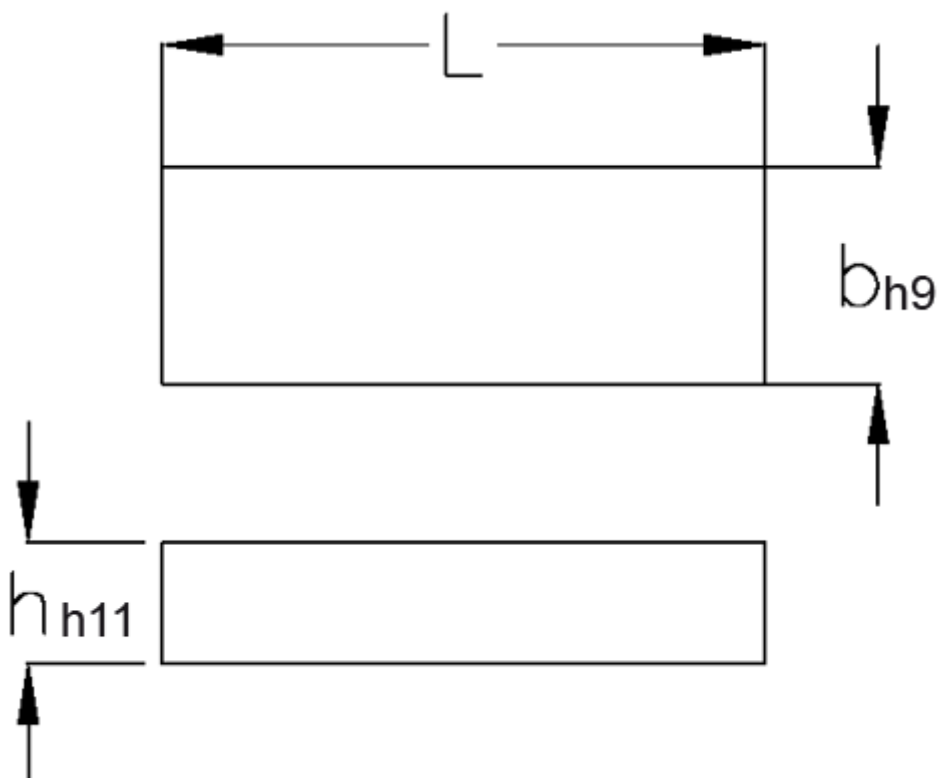

Article number: 09068520

Description: KLEE Feather keys B 8x5x20 DIN 6885

Measures

b	= 8
h	= 5
L	= 20
Tolerance b	= 0.036
Tolerance h	= 0.075
Tolerance L	= -0,3